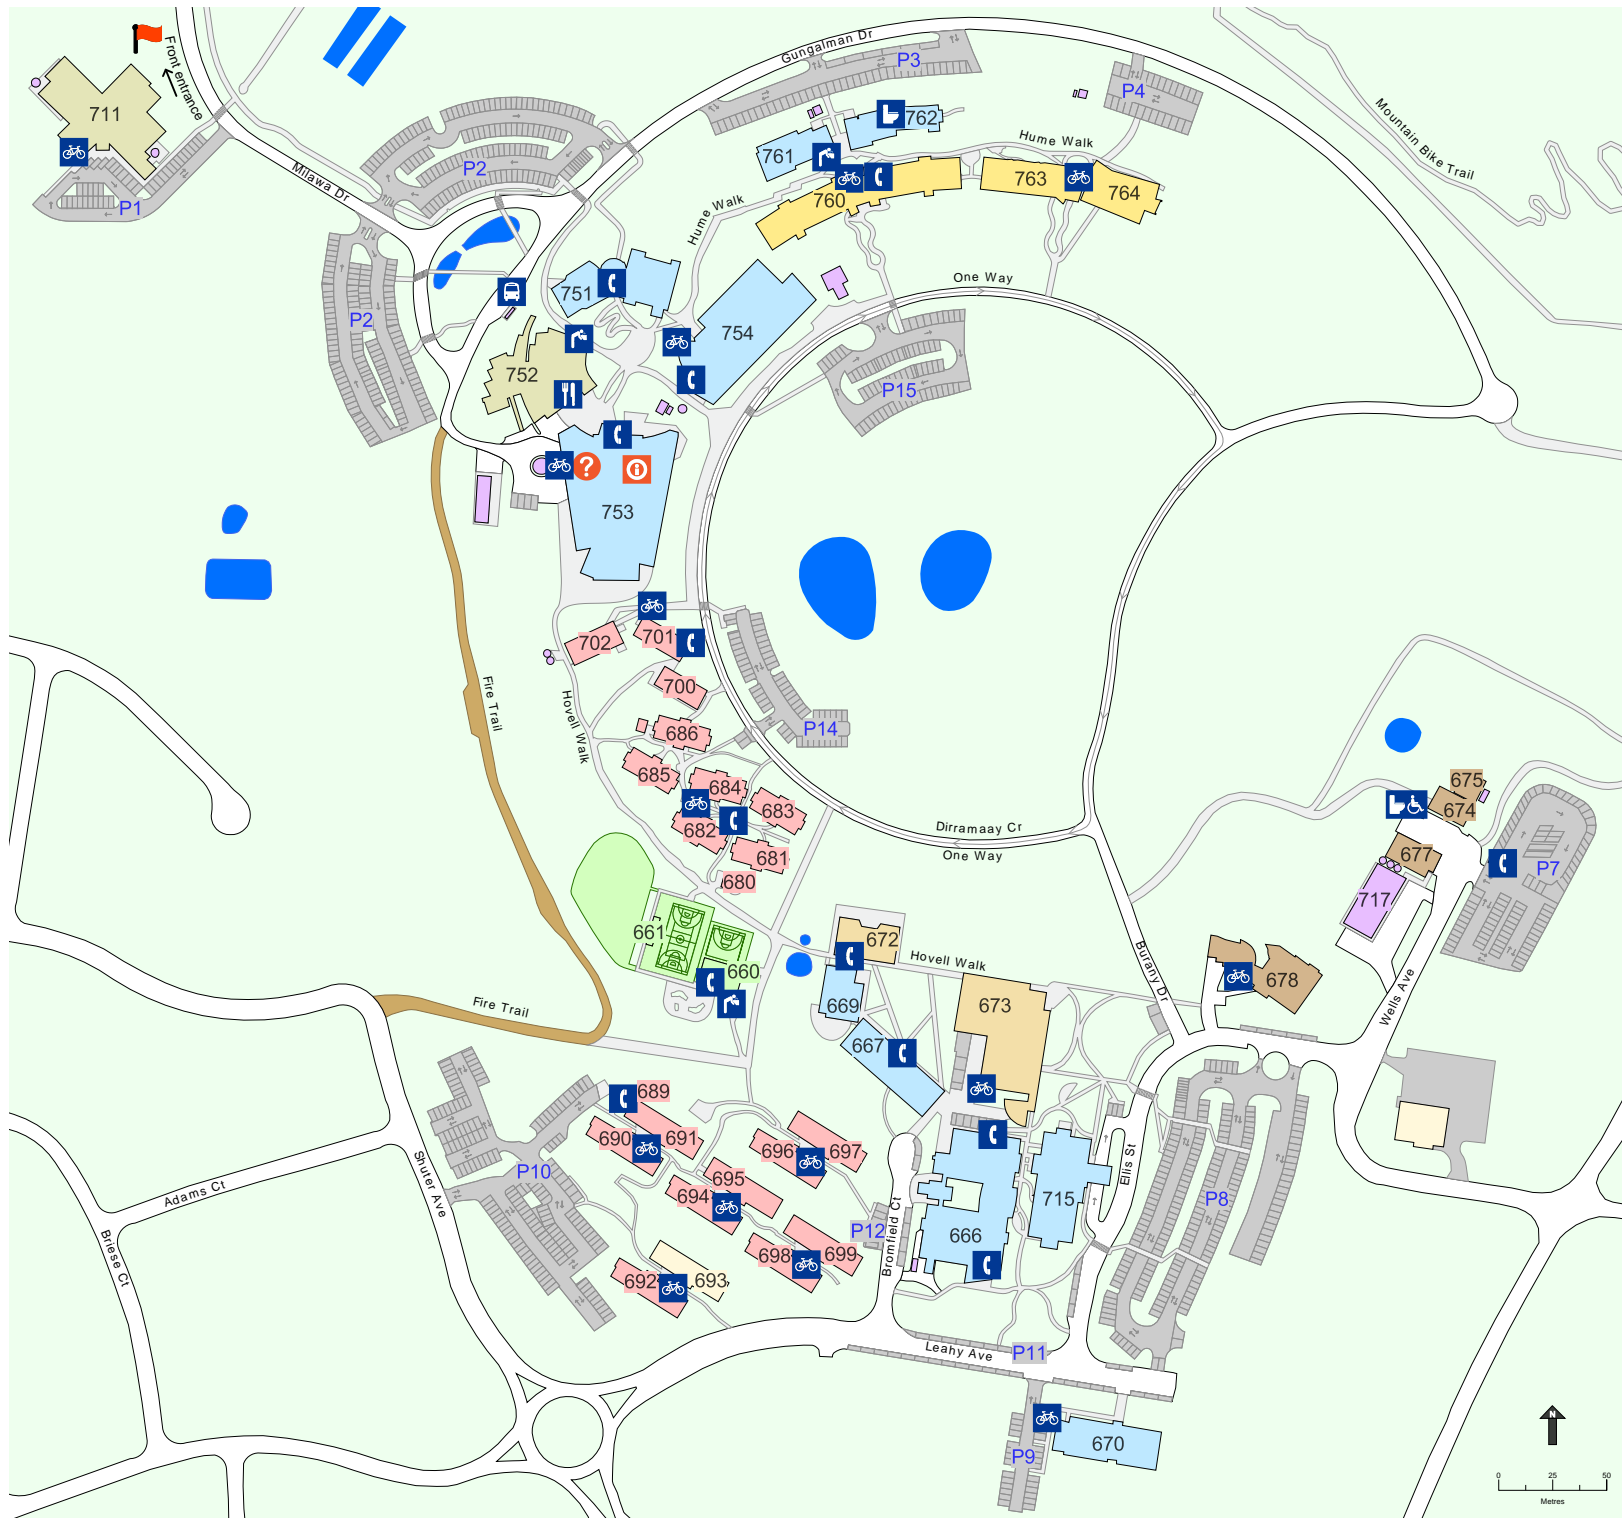

## Legend

-  Main entrance
-  Ask us desk
-  Bike parking
-  Bus stop
-  Eatery
-  Refill station
-  Security phone
-  Student Central
-  Toilet - all gender/accessible
-  Car park
-  Footpath

## Digital maps

Scan the code to access interactive campus maps

→ [fmcentral.csu.edu.au](https://fmcentral.csu.edu.au)